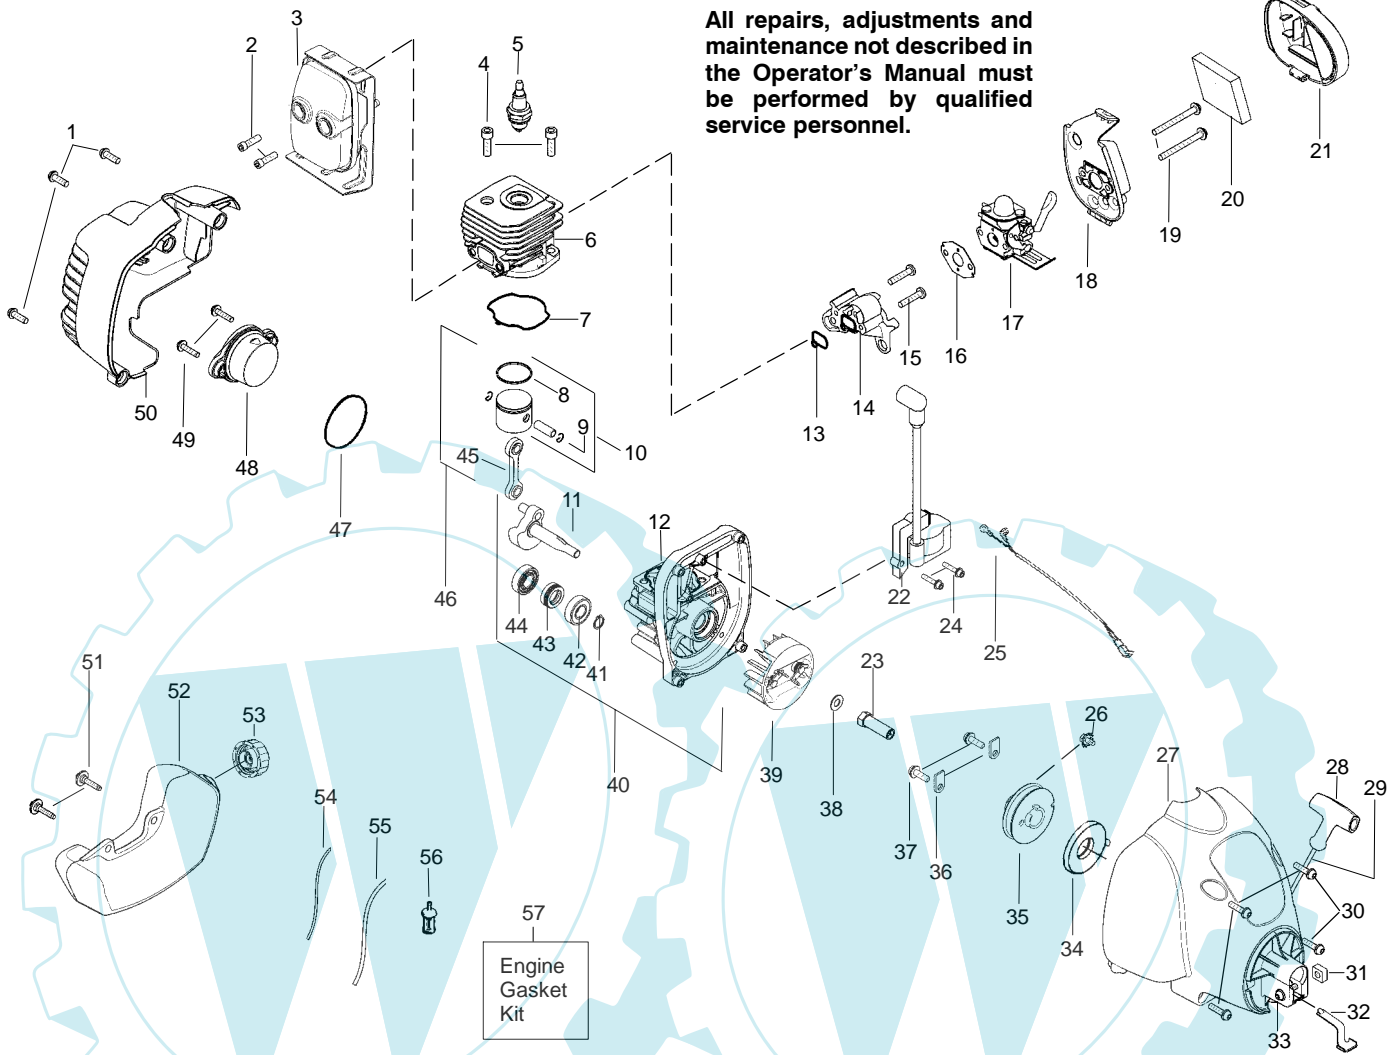

PARTS LIST NO. 530165477-01		PARTNER PARTS LIST	MODEL(s) Colibri II
DATE 9/30/04	NEW		PAGE NO. 2
Note: Illustration may differ from actual model due to design changes			

⚠ WARNING
All repairs, adjustments and maintenance not described in the Operator's Manual must be performed by qualified service personnel.

Ref.	Part No.	Description	Ref.	Part No.	Description	Ref.	Part No.	Description
1.	530015880	Screw	21.	530057584	Cover-Air Box	45.	530069945	Assy-Connecting Rod
2.	530058982	Bolt- Muffler	22.	530039223	Ignition Module	46.	530071785	Kit-Piston/Rod Assy (Incl. 10 & 45)
3.	530059826	Assy-Muffler/Shield (Incl. 2)	23.	530038604	Coupling-Drive	47.	530071750	O-Ring-C'case (kit)
4.	530015953	Screw-Cylinder	24.	530016357	Screw	48.	530057954	Assy-Plug (incl.47)
5.	952030249	Spark Plug (RCJ 6Y)	25.	530049018	Assy-Harness	49.	530016386	Screw
6.	530012541	Cylinder	26.	530016392	Screw	50.	530057580-01	Shroud-Rear
7.	530071750	Seal-Cylinder (kit)	27.	530058600-01	Assy.-Fan Hsg	51.	530016431	Retainer-Tank
8.	530055120	Piston Ring	28.	530027569	Handle-Starter	52.	530058712	Assy-Fuel Tank (incl. filter, lines & fuel cap)
9.	530015162	Retainer-Piston Pin	29.	530071767	Kit - Rope	53.	530014347	Assy-Fuel Cap
10.	530071833	Kit - Piston (Incl. 8, 9)	30.	530015810	Screw	54.	530069247	Kit-Fuel Line (Small)
11.	530057829	Assy-Crankshaft	31.	530016124	Nut	55.	530069216	Kit-Fuel Line (Large)
12.	530012582	Assy-Crankcase (Incl. 42-44)	32.	530057588	Clip-Spring	56.	530095646	Assy-Fuel Pickup
13.	530071750	Seal-Cyl/Carb.(kit)	33.	530016430	Screw	57.	530071750	Kit-Engine Gasket (Incl. 7,13,16,47)
14.	530057547	Adapter-Carb.	34.	530042085	Spring-Starter			
15.	530016309	Screw	35.	530071786	Kit-Pulley-Starter			
16.	530071750	Gasket-Carb. (kit)	36.	530027523	Retainer-Pulley			
17.	530071822	Kit-Carb.(C1U-W24)	37.	530015775	Screw			
(Note: Repair kits are not available for this carburetor)			38.	530015828	Washer-Flat			
18.	530059267	Air Box	39.	530054115	Assy-Flywheel			
19.	530016429	Screw	40.	530071768	Assy-C'case & C'shaft (Incl. 11,12,41)			
20.	530057781	Foam-Air Filter	41.	530015941	Retain. Ring-C'shaft			
			42.	530055728	Outer Bearing			
			43.	530019264	Seal			
			44.	530032125	Inner Bearing			

↗ = NEW PART NUMBER FOR THIS IPL   * = REFER TO THE SERVICE REFERENCE INDICATED FOR MORE INFORMATION. (LOCATED AT END OF IPL)