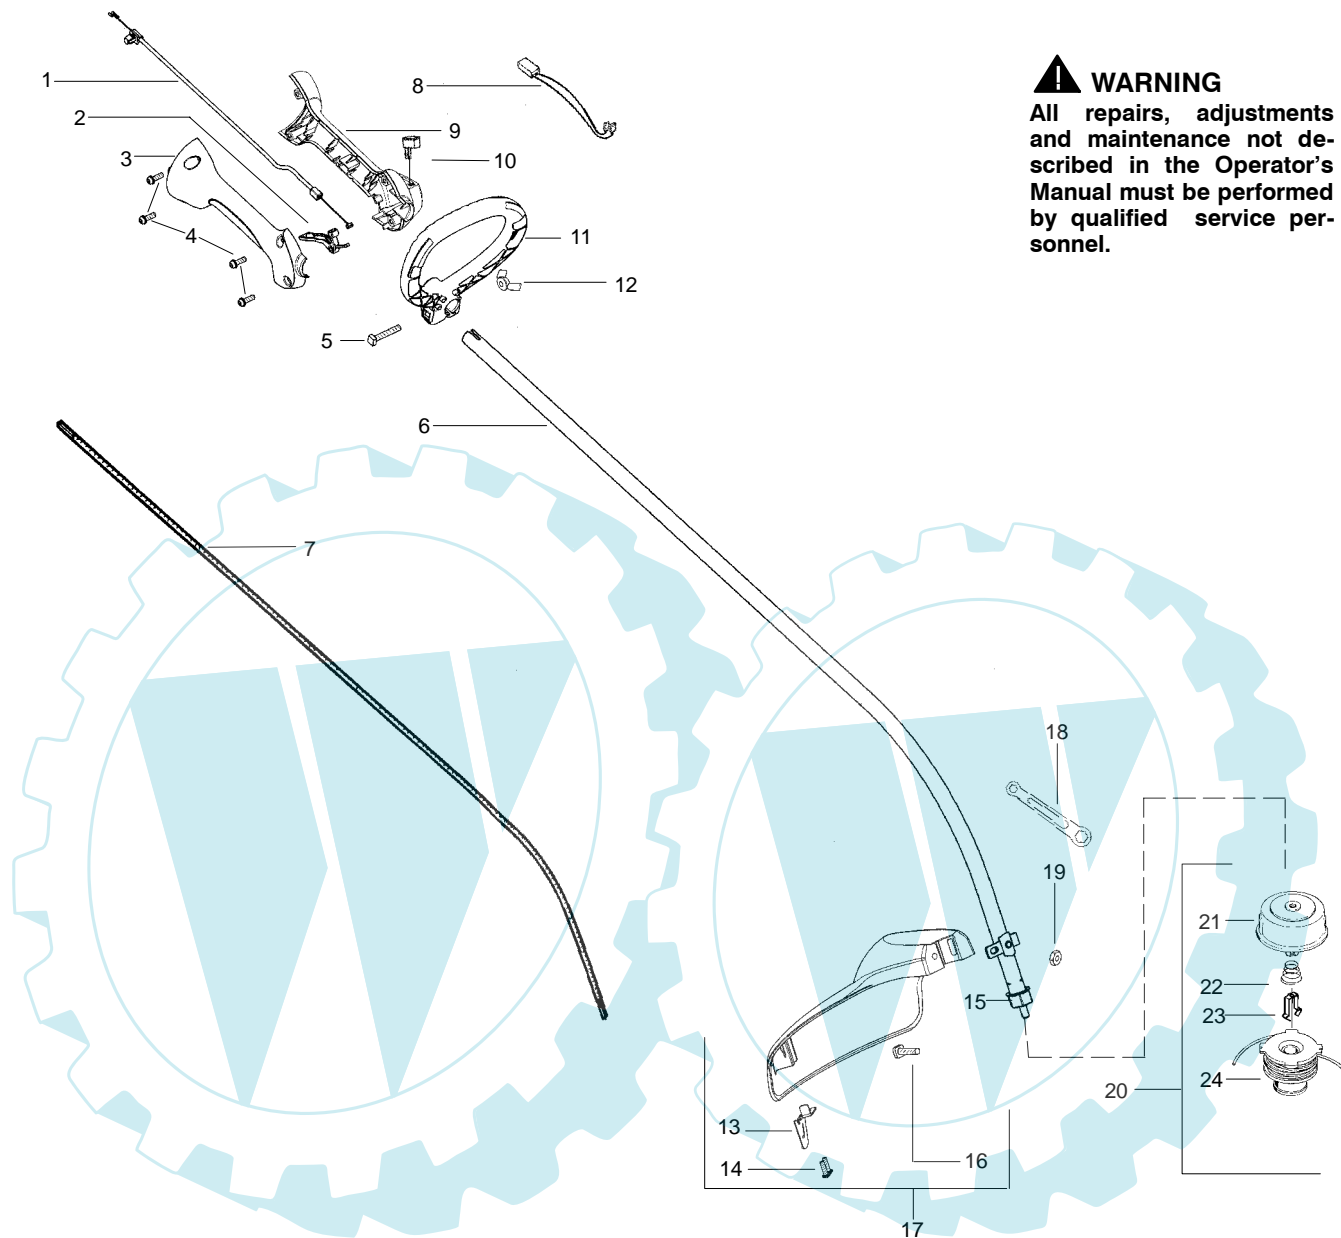

PARTS LIST NO. 530165477-01		PARTNER PARTS LIST	MODEL(s) Colibri II
DATE 9/30/04	NEW		NOTE: Illustration may differ from actual model due to design changes

⚠ WARNING
All repairs, adjustments and maintenance not described in the Operator's Manual must be performed by qualified service personnel.

Ref.	Part No.	Description	Ref.	Part No.	Description
1.	530057991	Assy - Throttle Cable	18.	530056401	Wrench
2.	530049107	Trigger	19.	530015197	Nut
3.	530057582	Throttle Hsg. (Right)	20.	530095846	Assy - TNG VI Cutting Head (Incl. 21 - 24)
4.	530015880	Screw - Throttle Hsg.	21.	530095776	Assy - Hub
5.	530015821	Bolt - Handle	22.	530053241	Spring - Compression
6.	530071960-01	Assy - Drive Shaft Hsg.	23.	530401957	Clip - Retainer - Head
7.	530095242	Shaft - Flex	24.	530095845	Assy - Spool w/Line
8.	530054183	Assy - Wire			Not Shown
9.	530059952	Throttle Hsg. (Left)			Operator Manual
10.	530069572	Kit - Switch		530164929	Scan
11.	530057587	Handle - Assist		530164930	Euro
12.	530016152	Wingnut		530164931	Euro III
13.	530052287	Line Limiter		530165420-01	Euro IV
14.	530015966	Screw - Line Limiter		530165421-01	Turkish
15.	530095563	Dust Cup		530150303-01	Decal - Shaft Warning
16.	530015820	Bolt			
17.	530071972-01	Kit - Shield Assy (Incl. 13,14,16,18,19)			